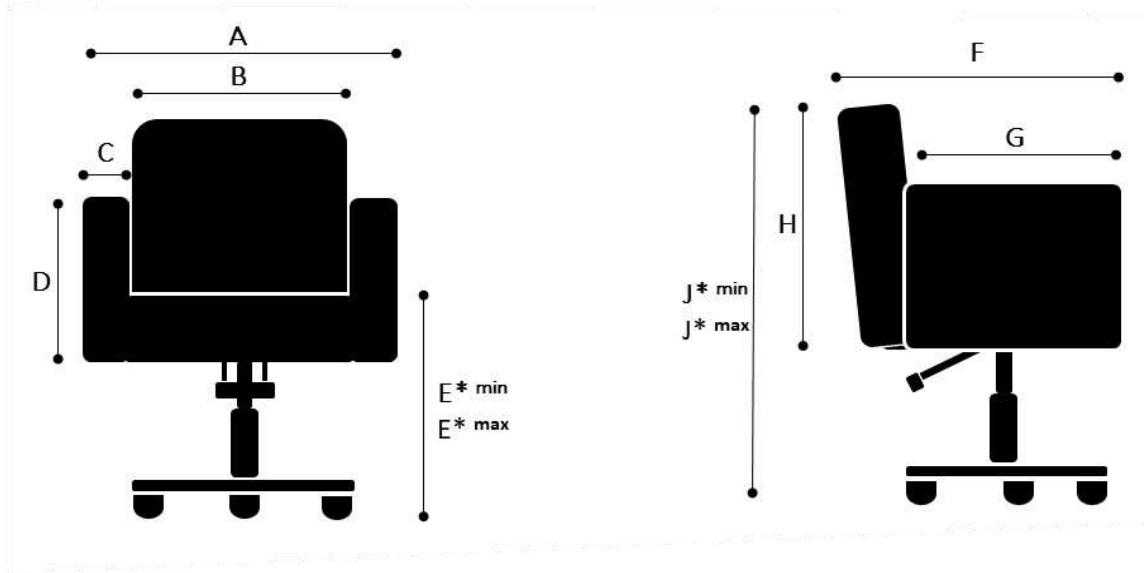

Product Information Sheet

Vivi Chair

Measures

A 54cm
B 49cm
C 4cm
D 27cm

F 61cm
G 53cm
H 49cm

XBase with gliders

E*min 45cm **J*min** 83cm
E*max 63cm **J*max** 103cm

XBase with castors

E*min 48cm **J*min** 86cm
E*max 66cm **J*max** 106cm

Discbase

E*min 43cm **J*min** 81cm
E*max 62cm **J*max** 101cm

Packaging

75cm x 75cm x 95cm (Length x Height x Depth)

Photos, 2D/3D drawings : www.welonda.com → distributors log-in