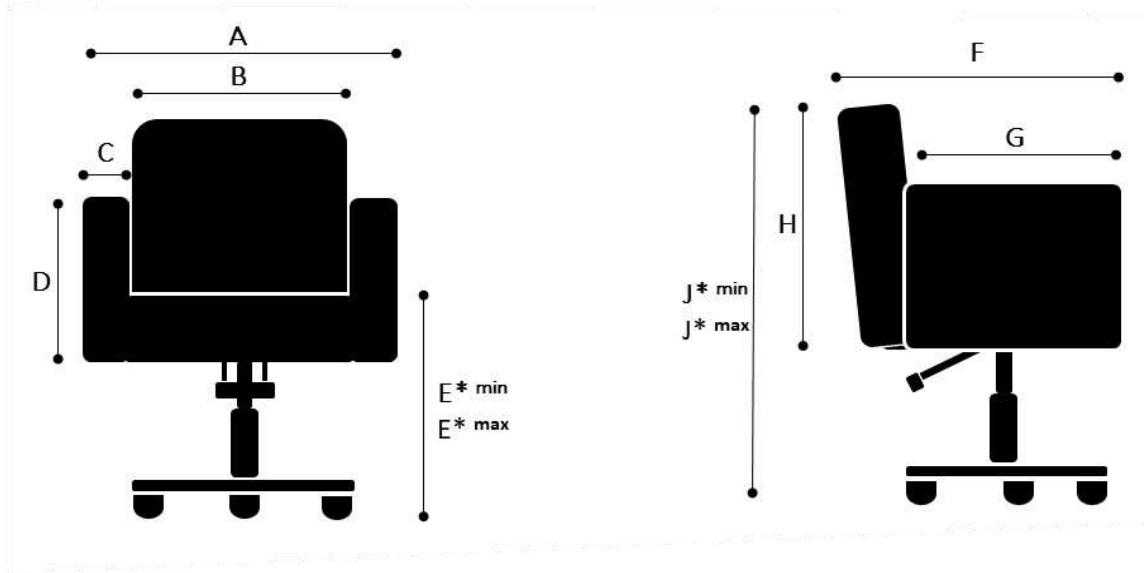

Product Information Sheet

Vida Chair

Measures

A 60cm
B 45cm
C 7cm
D 38cm

F 63cm
G 45cm
H 60cm

XBase with gliders

E*min 46cm **J*min** 87cm
E*max 67cm **J*max** 106cm

XBase with castors

E*min 48cm **J*min** 90cm
E*max 69cm **J*max** 110cm

Discbase

E*min 44cm **J*min** 85cm
E*max 64cm **J*max** 105cm

Packaging

75cm x 75cm x 95cm (Length x Height x Depth)

Photos, 2D/3D drawings : www.welonda.com → distributors log-in