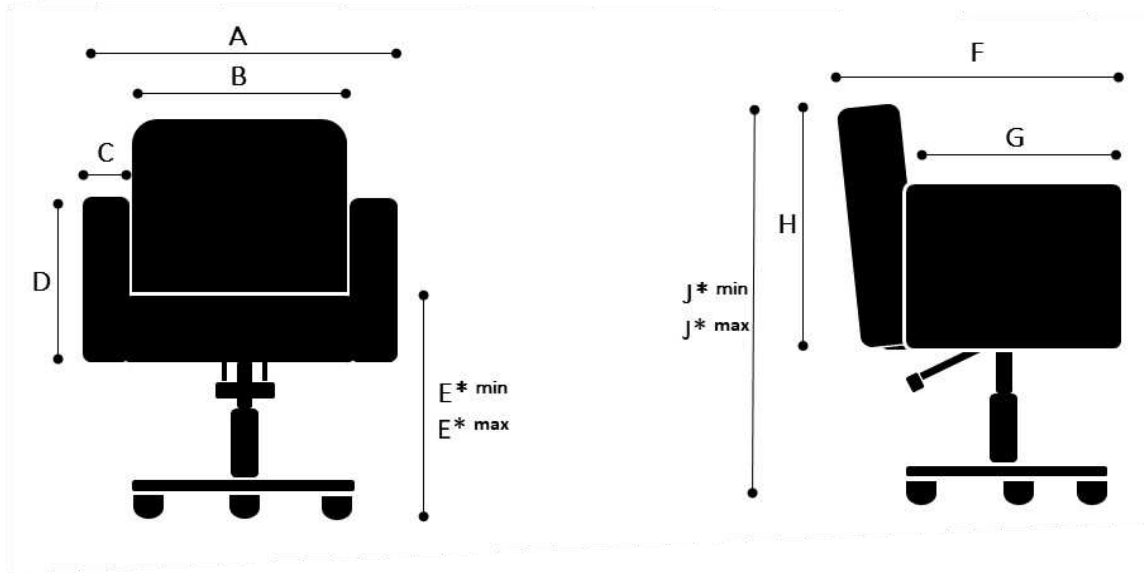

Product Information Sheet

Straight Chair

Measures

| | |
|----------|------|
| A | 63cm |
| B | 47cm |
| C | 7cm |
| D | 31cm |

| | |
|----------|------|
| F | 62cm |
| G | 50cm |
| H | 49cm |

XBase with gliders

| | | | |
|--------------|------|--------------|-------|
| E*min | 48cm | J*min | 82cm |
| E*max | 67cm | J*max | 101cm |

XBase with castors

| | | | |
|--------------|------|--------------|-------|
| E*min | 51cm | J*min | 85cm |
| E*max | 71cm | J*max | 105cm |

Discbase

| | | | |
|--------------|------|--------------|-------|
| E*min | 46cm | J*min | 80cm |
| E*max | 66cm | J*max | 100cm |

Packaging

75cm x 75cm x 95cm (Length x Height x Depth)

Photos, 2D/3D drawings : www.welonda.com → distributors log-in