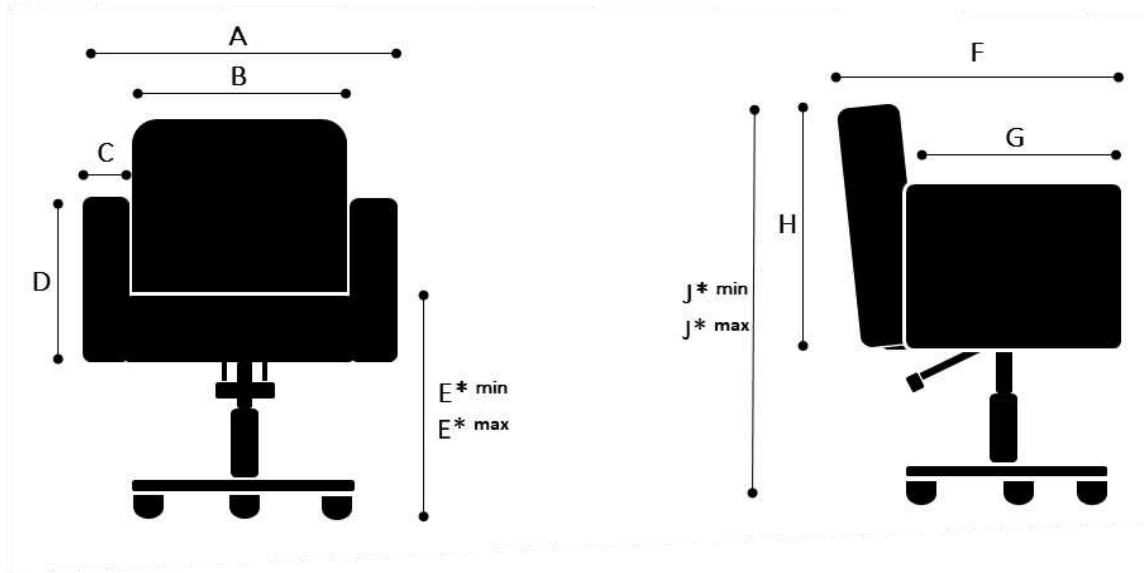

## Straight Chair

### Measures

<b>A</b>	63cm
<b>B</b>	47cm
<b>C</b>	7cm
<b>D</b>	31cm

<b>F</b>	62cm
<b>G</b>	50cm
<b>H</b>	49cm

#### XBase with castors

<b>E*min</b>	51cm	<b>J*min</b>	85cm
<b>E*max</b>	71cm	<b>J*max</b>	105cm

### Packaging

75cm x 75cm x 95cm (Length x Height x Depth)

Photos, 2D/3D drawings : [www.welonda.com](http://www.welonda.com) → distributors log-in

Garantee: 5 years on construction and rust

Intrastatcode: 94021000