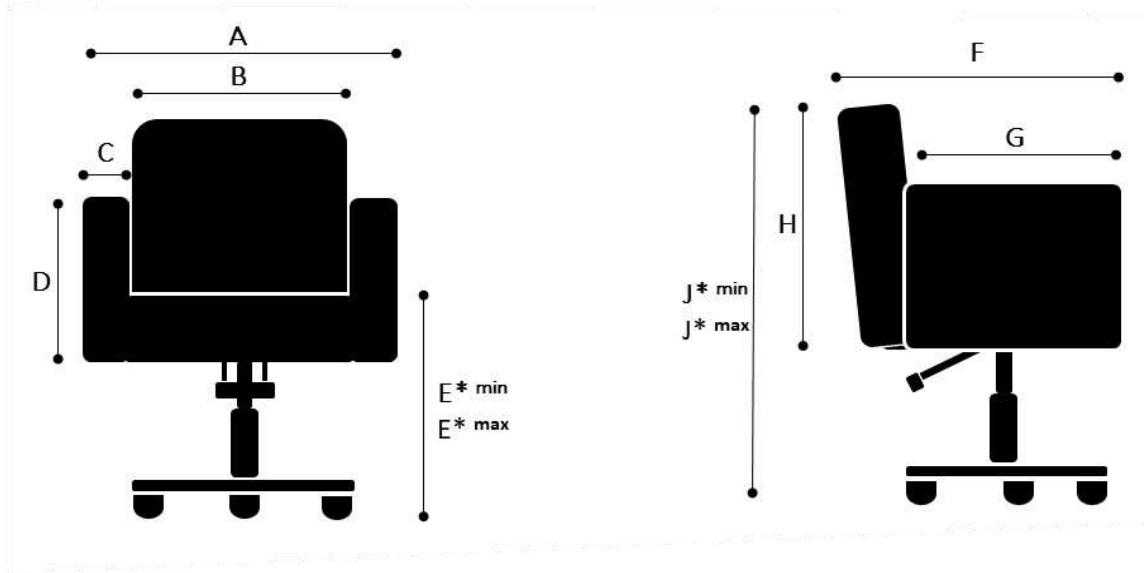

## Slim Chair

### Measures

**A** 56cm  
**B** 45cm  
**C** 2cm  
**D** 27cm

**F** 60cm  
**G** 45cm  
**H** 47cm

#### XBase with castors

**E\*min** 45cm    **J\*min** 83cm  
**E\*max** 65cm    **J\*max** 103cm

### Packaging

75cm x 75cm x 95cm (Length x Height x Depth)

Photos, 2D/3D drawings : [www.welonda.com](http://www.welonda.com) → distributors log-in

Garantee: 5 years on construction and rust

Intrastatcode: 94021000