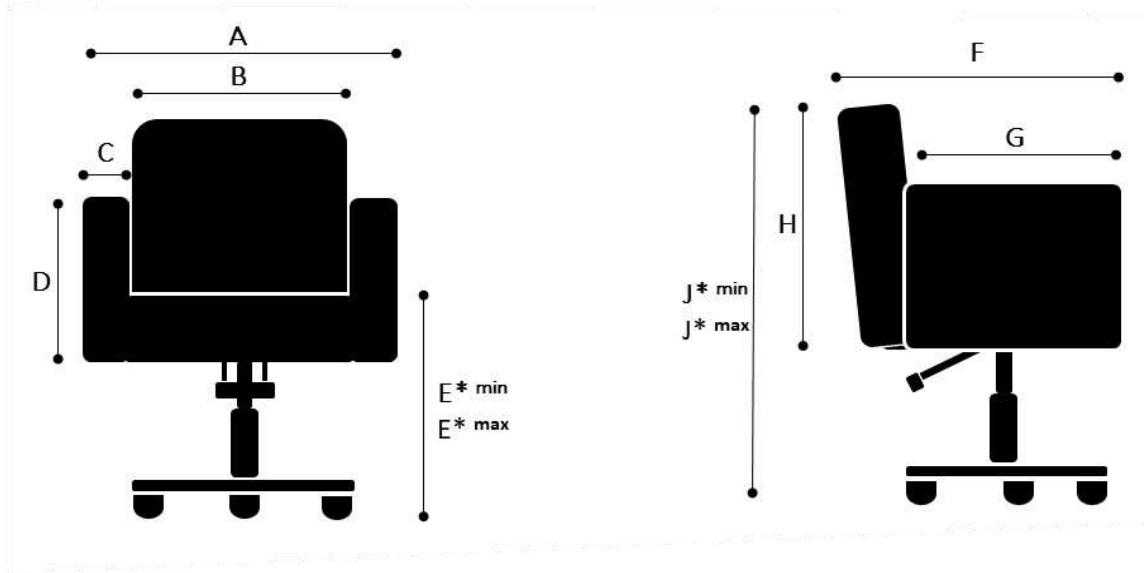

Product Information Sheet

Comfort Chair

Measures

A	66cm
B	46cm
C	9cm
D	36cm

F	59cm
G	50cm
H	56cm

XBase with gliders

E*min	47cm	J*min	86cm
E*max	66cm	J*max	105cm

XBase with castors

E*min	50cm	J*min	89cm
E*max	70cm	J*max	109cm

Discbase

E*min	45cm	J*min	84cm
E*max	65cm	J*max	104cm

Packaging

75cm x 75cm x 95cm (Length x Height x Depth)

Photos, 2D/3D drawings : www.welonda.com → distributors log-in