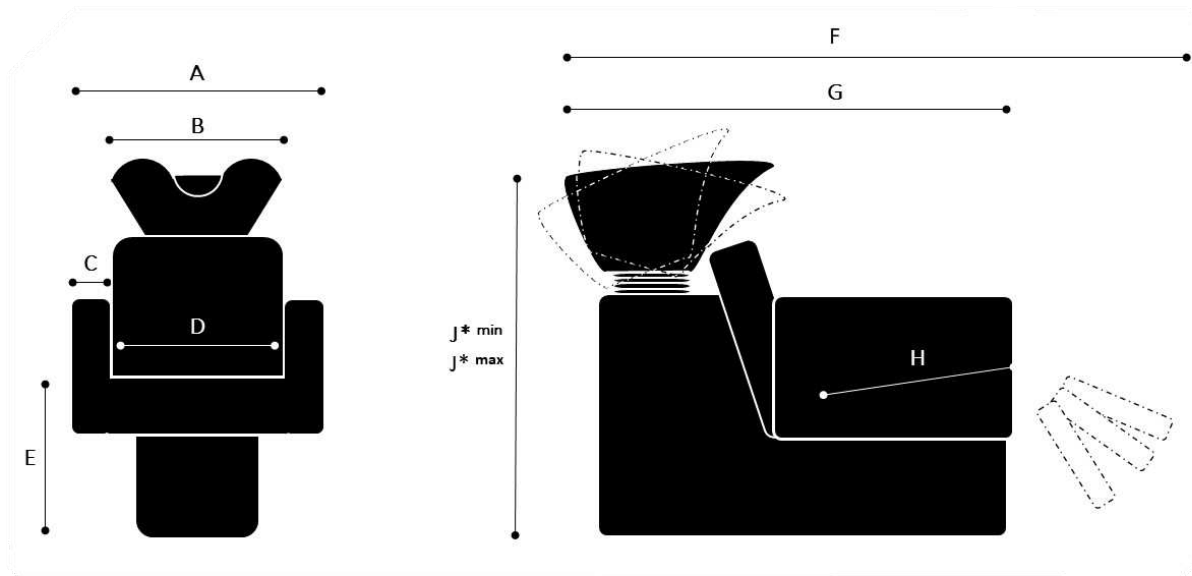

Product Information Sheet

Belluna Relax

Please note that our warranty is limited in case of incorrect installation. Incorrect installation will be assumed when installation has taken place without Welonda installation set. Order details of the installation sets are to be found in the pricelist washunits accessories

Measures

A	64cm	F	158cm
B	55cm	G	N/A
C	N/A	H	50cm
D	52cm	J*min	90cm
E	46cm	J*max	103cm

Packaging

160cm x 75cm x 120cm (Length x Height x Depth)

Photos, 2D/3D drawings : www.welonda.com → distributors log-in

Garantee: 5 years on construction and rust

Intrastatcode: 94021000

welonda