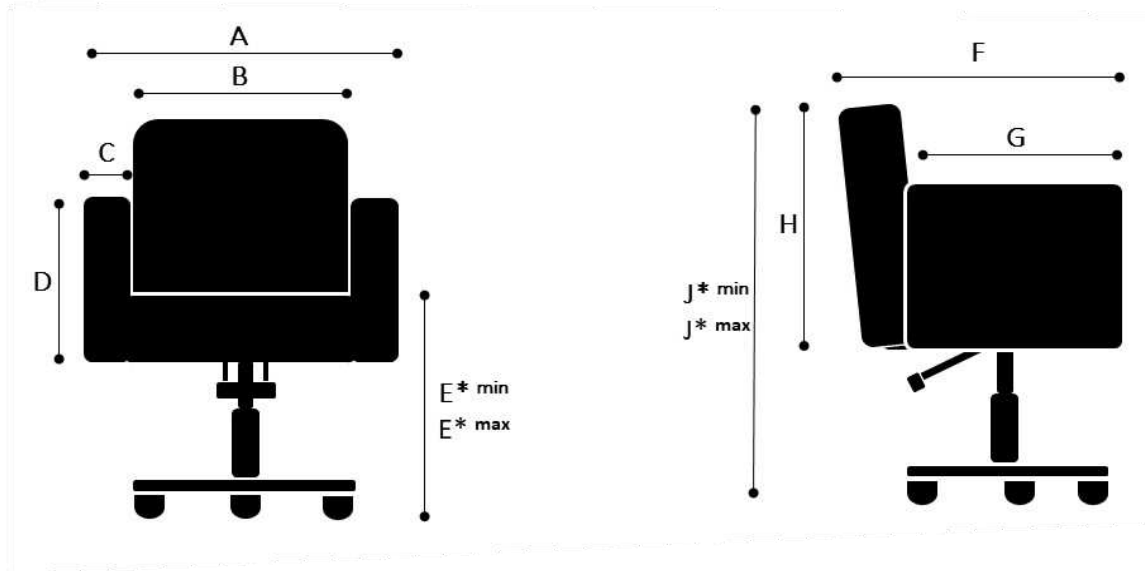

Product Information Sheet

B.chilled Barber Chair

Measures

A	65cm	F	90cm
B	44cm	G	42cm
C	7cm	H	61cm
D	45cm	J*min	98cm
E*min	56cm	J*max	116cm
E*max	75cm		

Packaging

100cm x 70cm x 110cm (Length x Height x Depth)